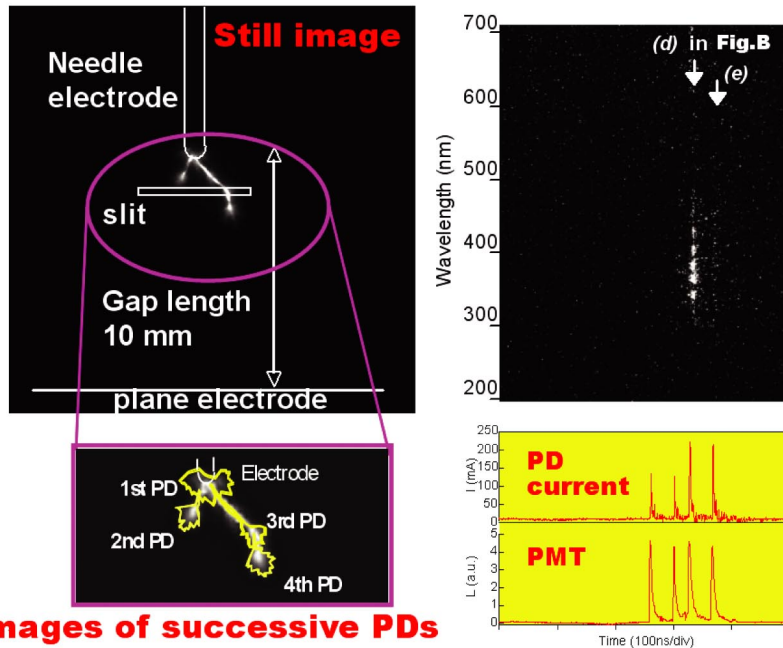

Fig.A

Images of successive PDs

Fig.B

EINA Committee of IEEJ

The Institute of Electrical Engineers of Japan
8th Floor Homat Horizon Bldg., 6-2, Gobancho,
Chiyoda-ku, Tokyo 102-0076, JAPAN
Tel:+81-3-3221-7201, Fax:+81-3-3221-3704