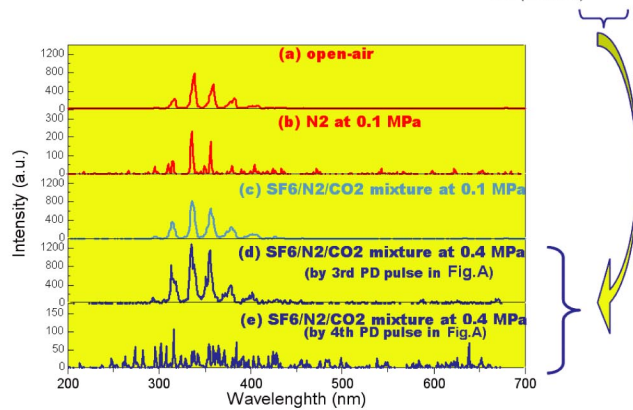

Fig.A

Images of successive PDs

Fig.B

EINA Committee of IEEJ

The Institute of Electrical Engineers of Japan
8th Floor Homat Horizon Bldg., 6-2, Gobancho,
Chiyoda-ku, Tokyo 102-0076, JAPAN
Tel:+81-3-3221-7201, Fax:+81-3-3221-3704